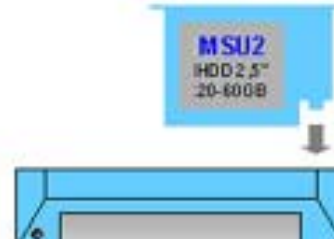

Little DRAGON
TacMatics Field-PC

Big DRAGON
TacMatics Field-PC

- Processor
LowPower P-class 1GHz
256...512MB memory

RTD Tactical Systems

Public Safety
Authorities
Airborne
Marine
Military

- Tactical MTS
- Tactical ECS & IDU
- Tactical Field-PC
 - Field MTS
 - Field PAD
- Tactical Special Systems